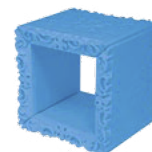

Ethereal Blue
041