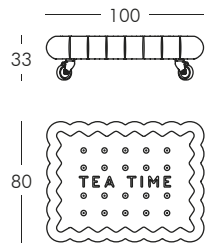

TEA TIME

design Gianni Arnaudo