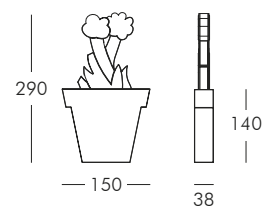

IL VASO MYFLOWER

design Slide Studio