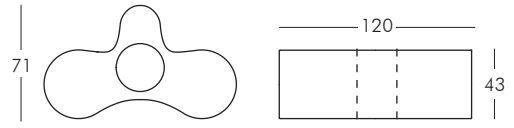

WHEELY

design StudioPANG