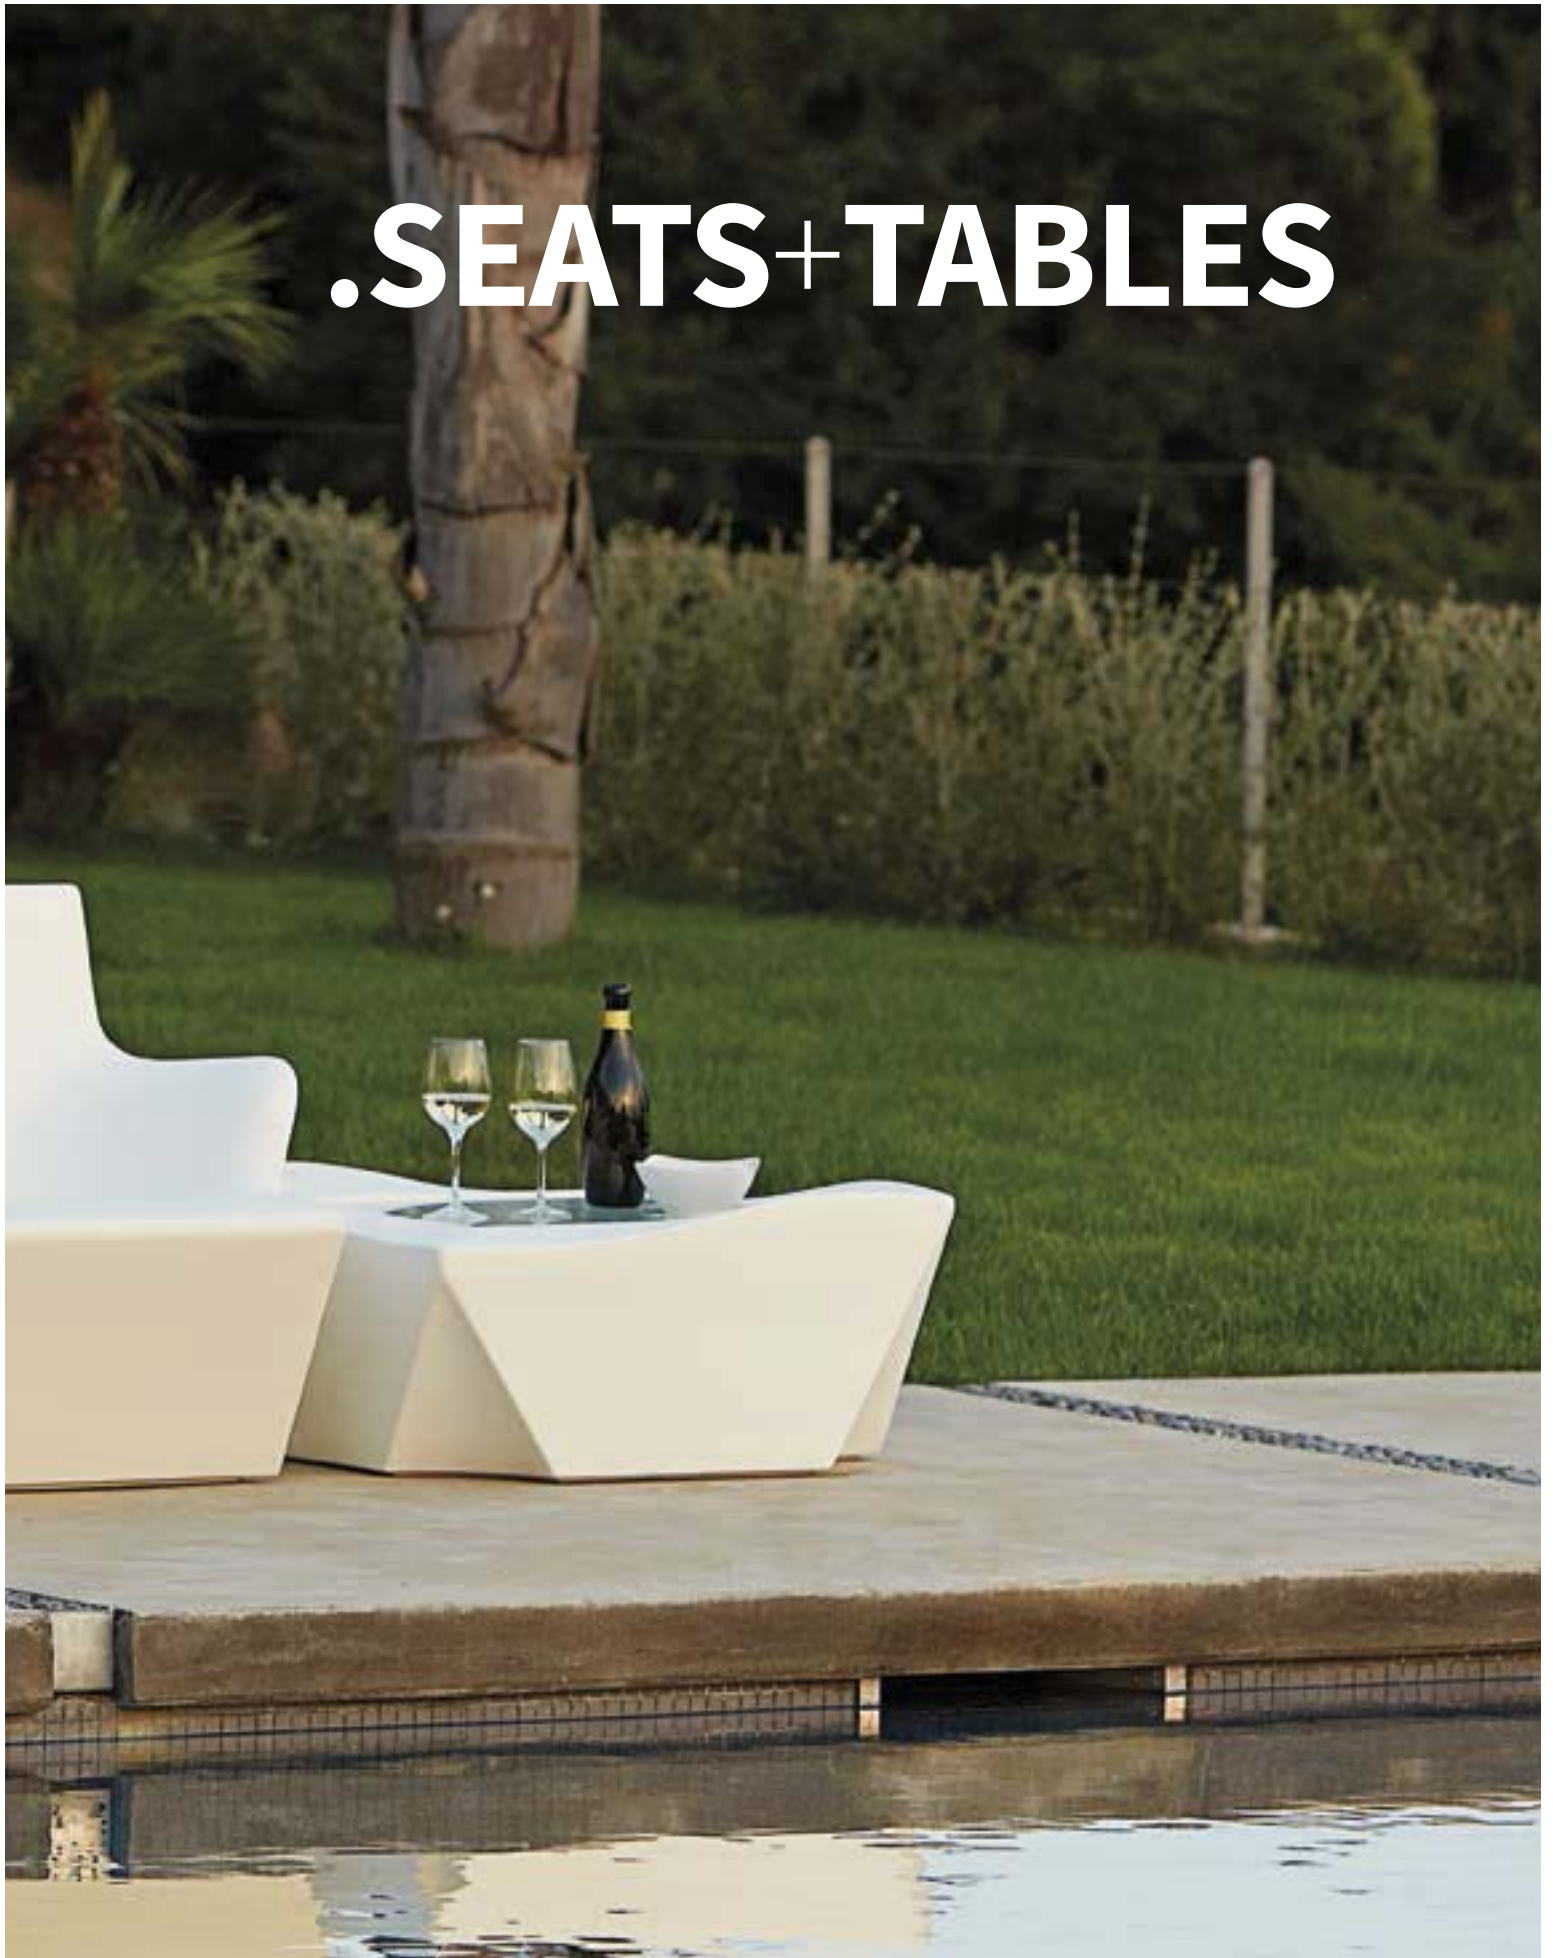

.SEATS+TABLES

NEW

DREAM LINE

design Marco Acerbis
padded version

*white
padded*

*sandle
padded*

*chocolate
padded*

NEW