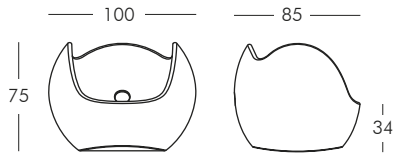

BLOS

design Karim Rashid