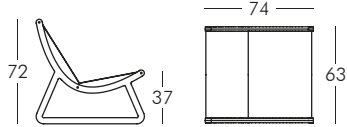

NEW

DREAM LINE

design Marco Acerbis

Batylite® version

white
Batylite®

grey duo
Batylite®

sandle duo
Batylite®

chocolate
Batylite®

NOTE: other Batylite® colours are available on request.