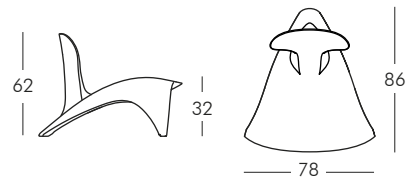

ISETTA

design Marc Sadler