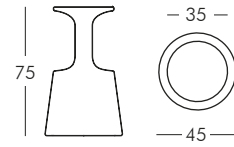

DRINK

design Jorge Najera