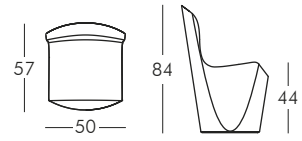

ZOE

design Guglielmo Berchicci