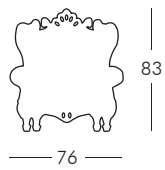

.DESIGN OF LOVE COLLECTION

QUEEN OF LOVE

design Moro, Pigatti

LITTLE QUEEN OF LOVE

design Moro, Pigatti

NEW SIR OF LOVE
design Moro, Pigatti

NOTE: other size available 260x120 cm.

PRINCESS OF LOVE