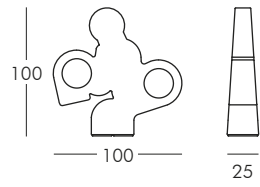

THERE

design Alessandro Mendini