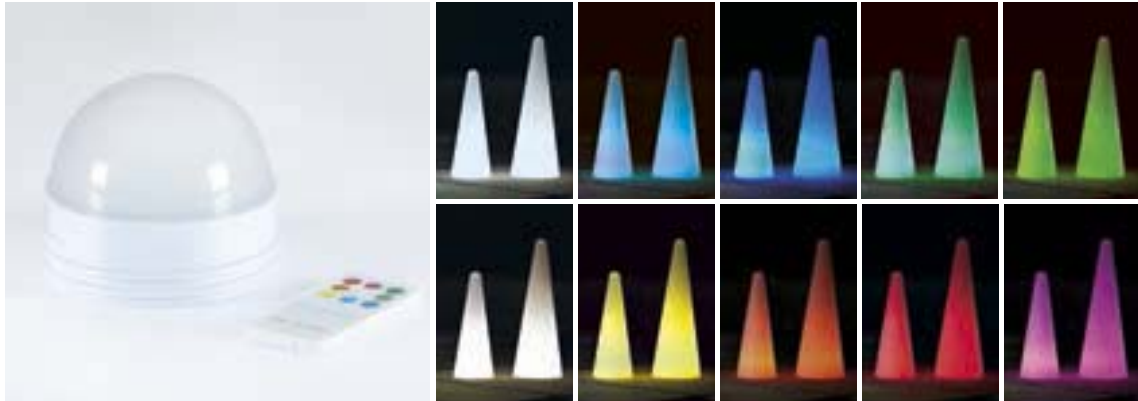

COMPATIBILITY - SLIDE products with I3 or E3 base.
SPECIFICATIONS - 10 fixed colors, 4 effects.
ACCESSORIES - Power supply & IR remote control (included).
BATTERY RUNTIME - Up to 20 hours.
CHARGING TIME - 12-14 hours.
LIFE EXPECTANCY - 500 charging cycles.