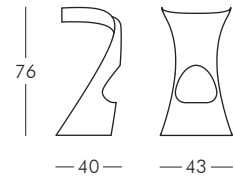

KONCORD

design Karim Rashid