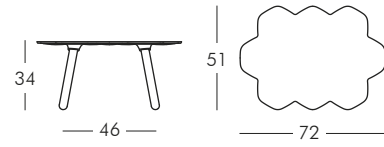

TARTA TABLE

design Roberto Paoli