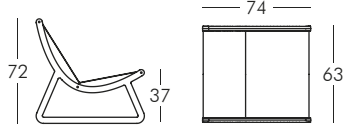

.SEATS+TABLES

NEW

DREAM LINE

design Marco Acerbis
padded version

*white
padded*

*sandle
padded*

*chocolate
padded*

NEW