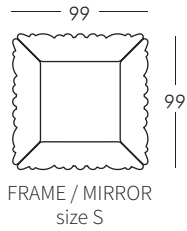

NEW

FRAME OF LOVE MIRROR OF LOVE

design Moro, Pigatti