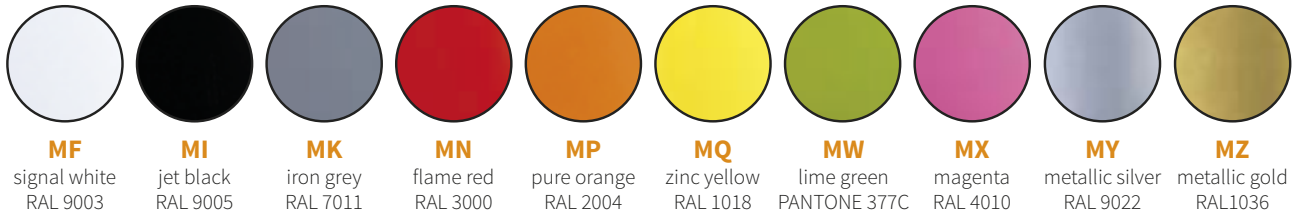

STANDARD COLOURS

LIGHTING COLOURS

LACQUERED COLOURS

GLOSSY

MATT

NOTE: Other lacquered colours are available on request at an extra charge (+10%).
Two-coloured lacquering is available on request at an extra charge (+20%).