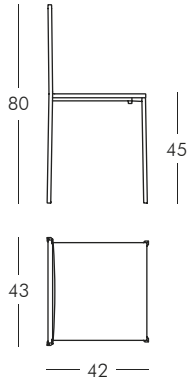

NEW

BUZ

design Marc Sadler