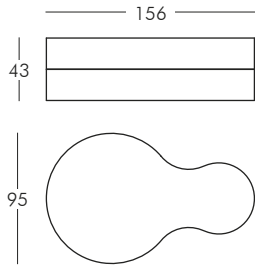

NUVOLA POUF

design Defne Koz