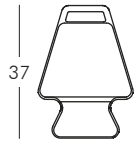

design Slide Studio

CITY

design Slide Studio

.LAMPS

PRÊT-À-PORTER

design Antonio Norero

— 26 —

— 26 —