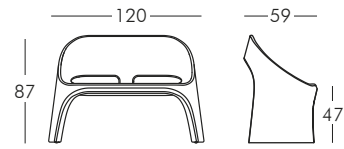

AMÉLIE DUETTO

design Italo Pertichini