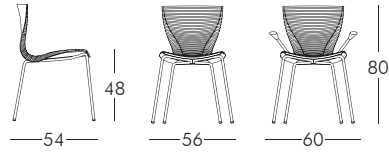

GLORIA

design Marc Sadler