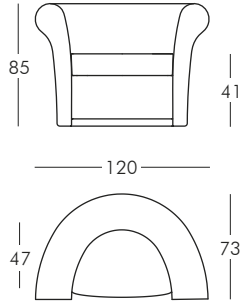

KALLA

design Gianni Arnaudo