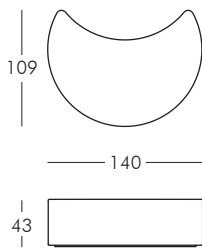

MOON

design Alain Hadife