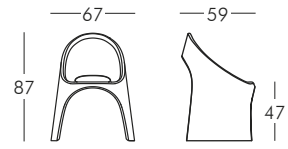

AMÉLIE

design Italo Pertichini