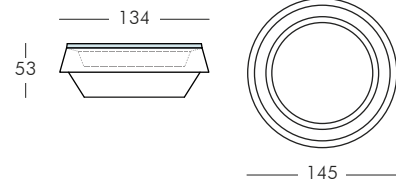

GIÒ POUF

design Giò Colonna Romano