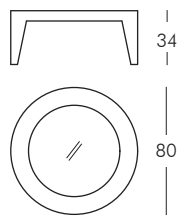

TAO

design Guglielmo Berchicci