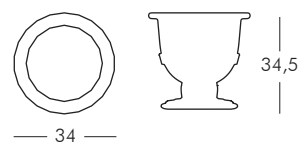

POT OF LOVE

design Moro, Pigatti