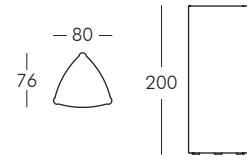

CITY

design Slide Studio