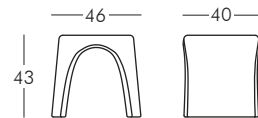

AMÉLIE PANCHETTA

design Italo Pertichini

AMÉLIE SGABELLO

design Italo Pertichini