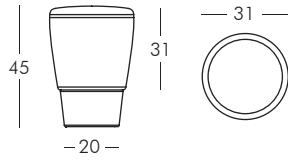

LAU

design Marc Sadler