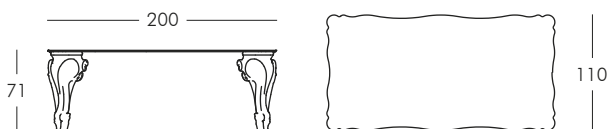

.DESIGN OF LOVE COLLECTION

QUEEN OF LOVE

design Moro, Pigatti

LITTLE QUEEN OF LOVE

design Moro, Pigatti

NEW SIR OF LOVE
design Moro, Pigatti

NOTE: other size available 260x120 cm.

PRINCESS OF LOVE