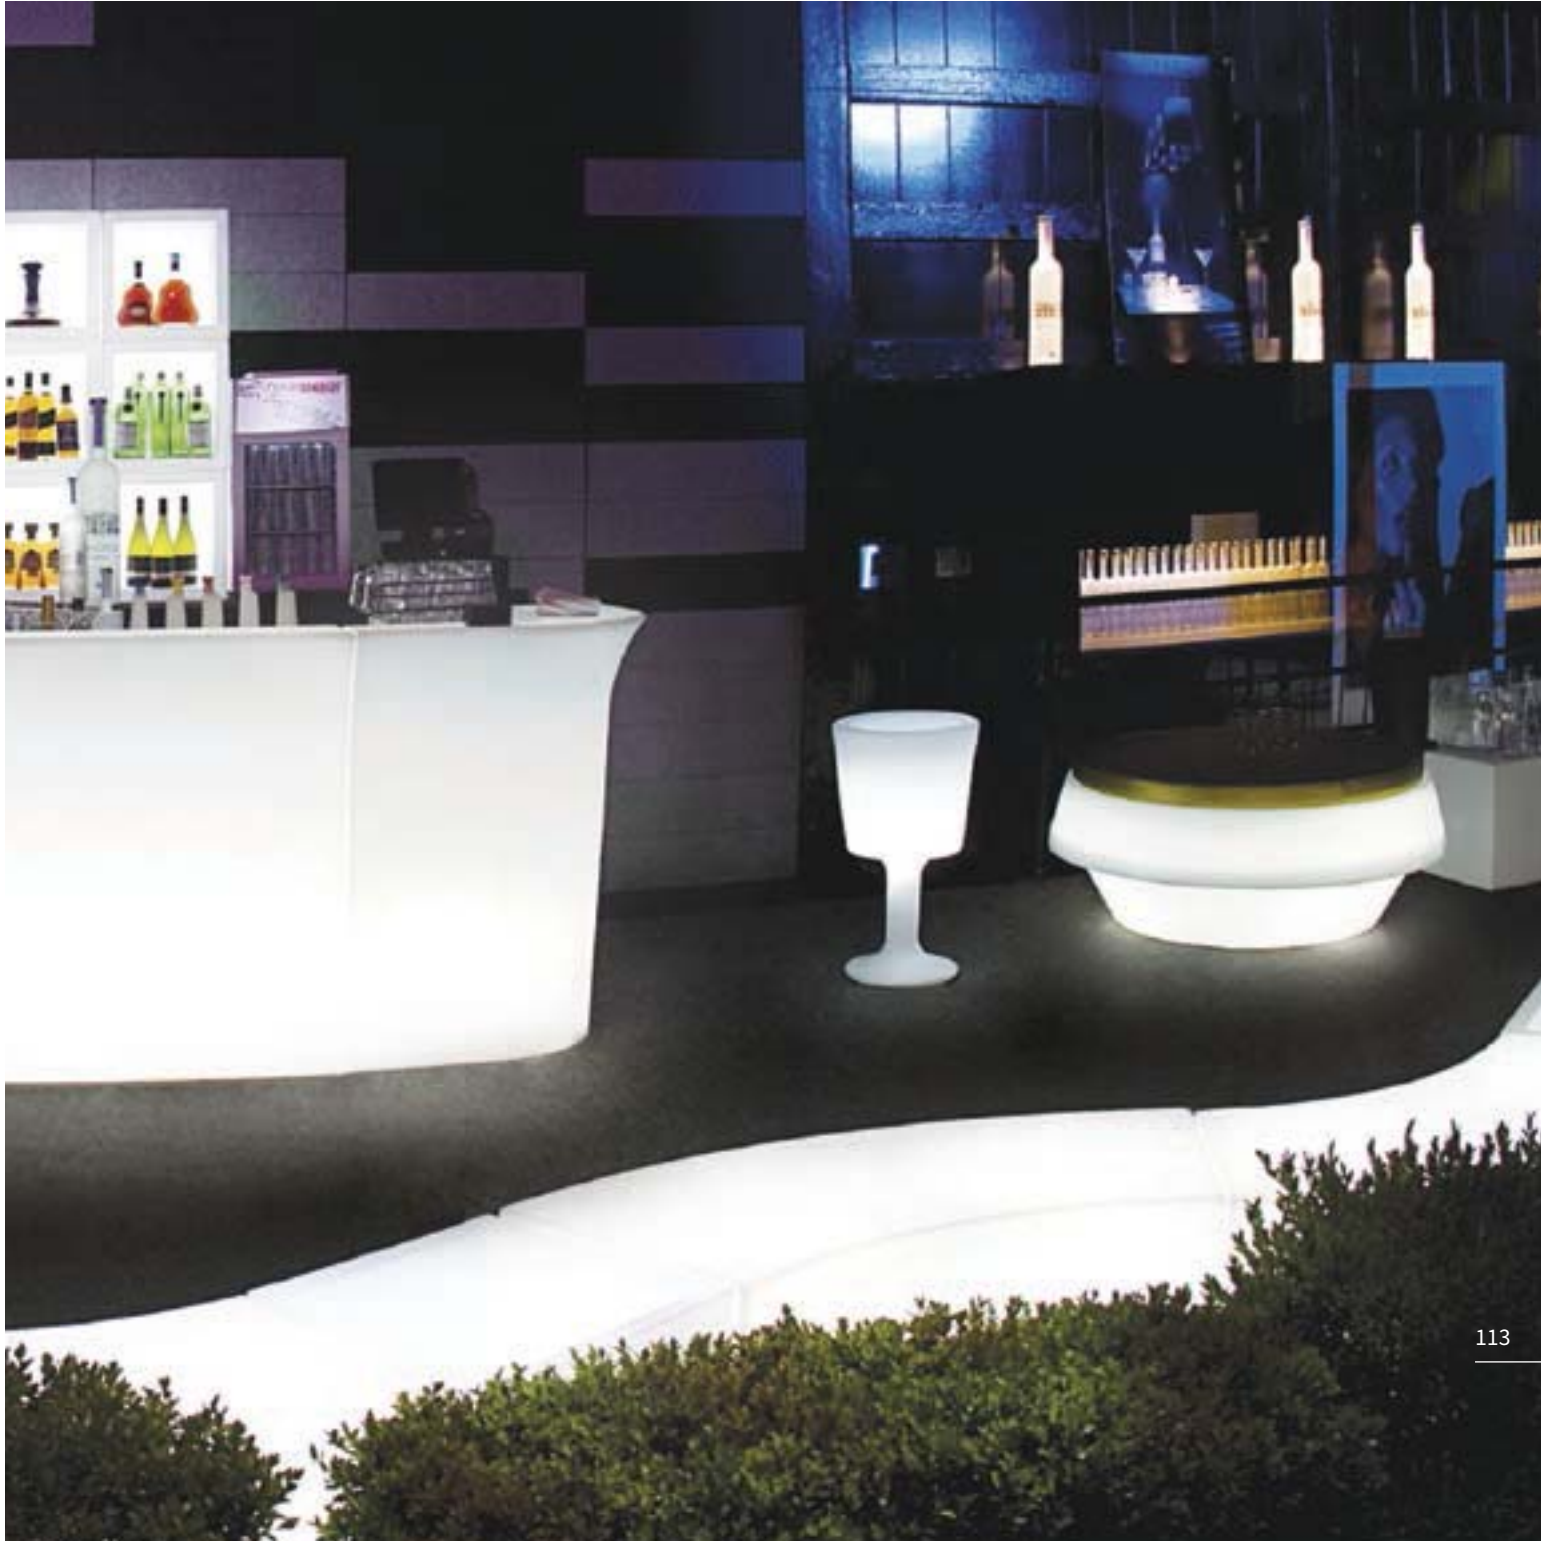

SNACK BAR

design Slide Studio

SPLAY

design Karim Rashid

JUMBO BAR

design Jorge Najera

JUMBO CORNER

design Jorge Najera