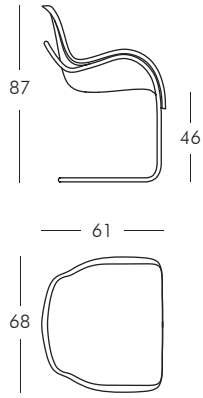

NEW SLED

design Karim Rashid