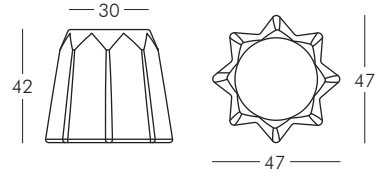

NEW **PANDORO**
design Gianni Arnaudo