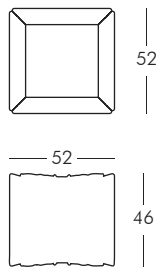

JOKER OF LOVE

design Moro, Pigatti