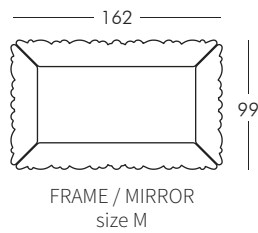

NEW

FRAME OF LOVE MIRROR OF LOVE

design Moro, Pigatti