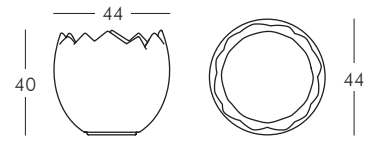

PIXEL

design Studio Tonino

NEW

KALIMERA

design Slide Studio

LIGHT DRINK

design Jorge Najera

IL VASO MYFLOWER