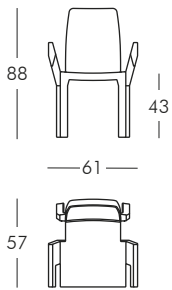

DOUBLIX

design Stirum Design