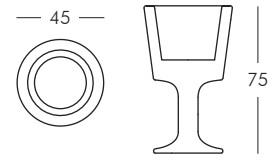

PIXEL

design Studio Tonino

NEW

KALIMERA

design Slide Studio

LIGHT DRINK

design Jorge Najera

IL VASO MYFLOWER