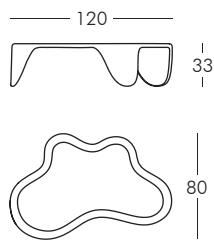

NEW SLOTH

design Karim Rashid