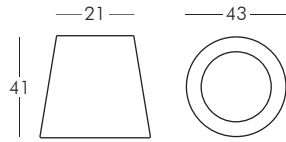

ALI BABA STOOL

design Giò Colonna Romano