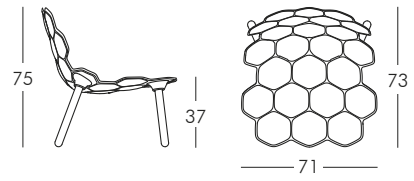

TARTA

design Roberto Paoli