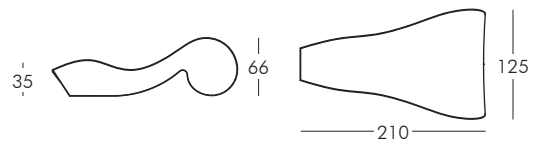

ROCOCÒ

design Gianni Arnaudo