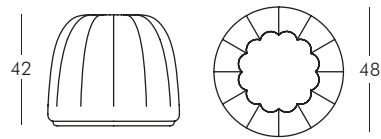

NEW GELÉE

design Roberto Paoli