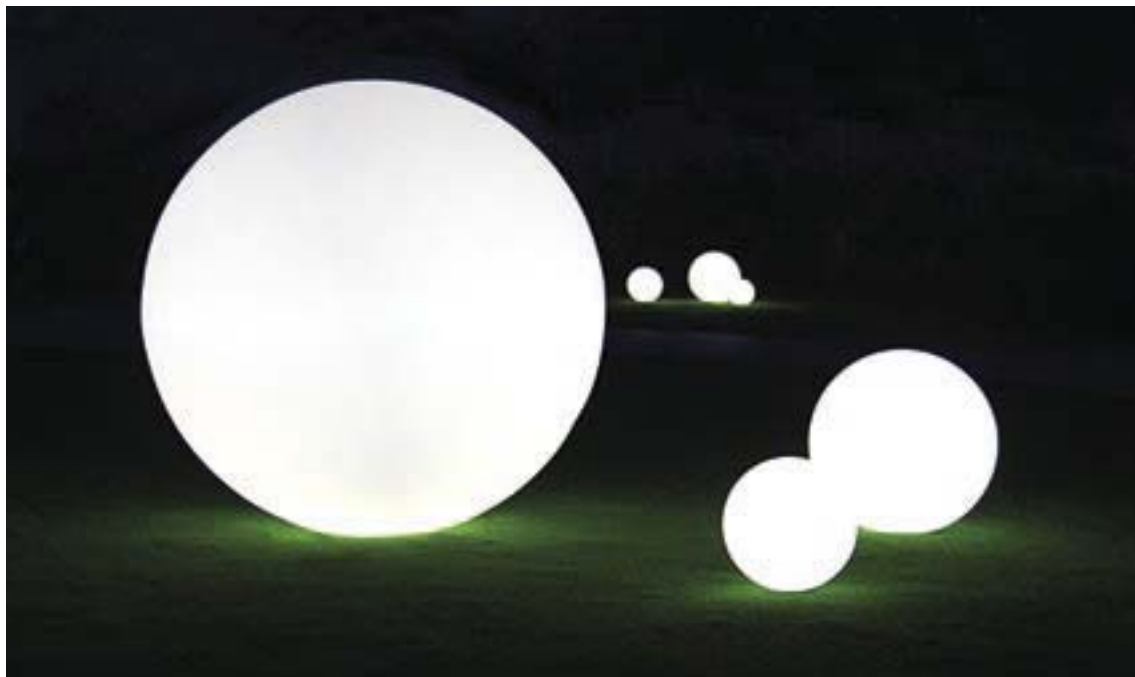

30 - 40 - 50 - 60 - 70 - 80 - 120 - 200

GLOBO LED

design Slide Studio

GLOBO HANGING

design Slide Studio

30-40-50-60-70-80-120-200

ACQUAGLOBO

design Slide Studio