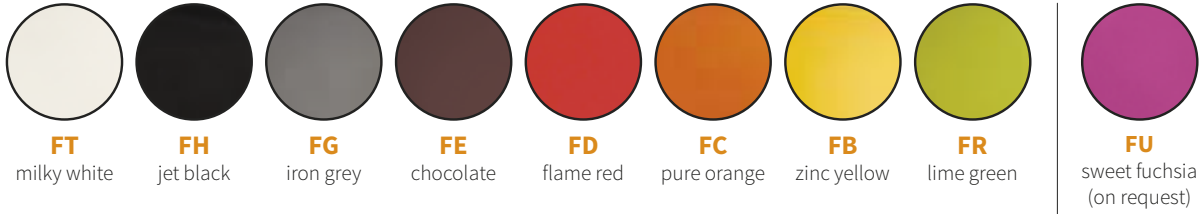

MINI KOKÒ

MINI MR. BOT

MINI MYFLOWER

MINI PURE

MINI RINA

MINI BUBO

MINI JUMPIE

.COLOURS
FINISHINGS

STANDARD COLOURS

LIGHTING COLOURS

LACQUERED COLOURS

GLOSSY

MATT

NOTE: Other lacquered colours are available on request at an extra charge (+10%).
Two-coloured lacquering is available on request at an extra charge (+20%).