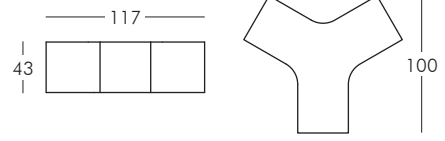

YPSILON

design Slide Studio