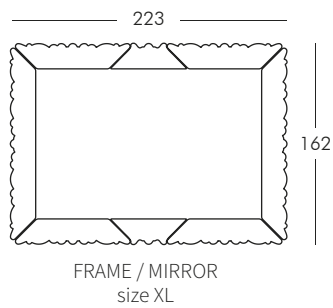

NEW

FRAME OF LOVE MIRROR OF LOVE

design Moro, Pigatti