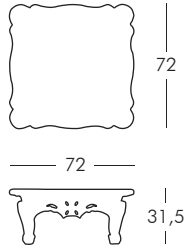

DUKE OF LOVE

design Moro, Pigatti