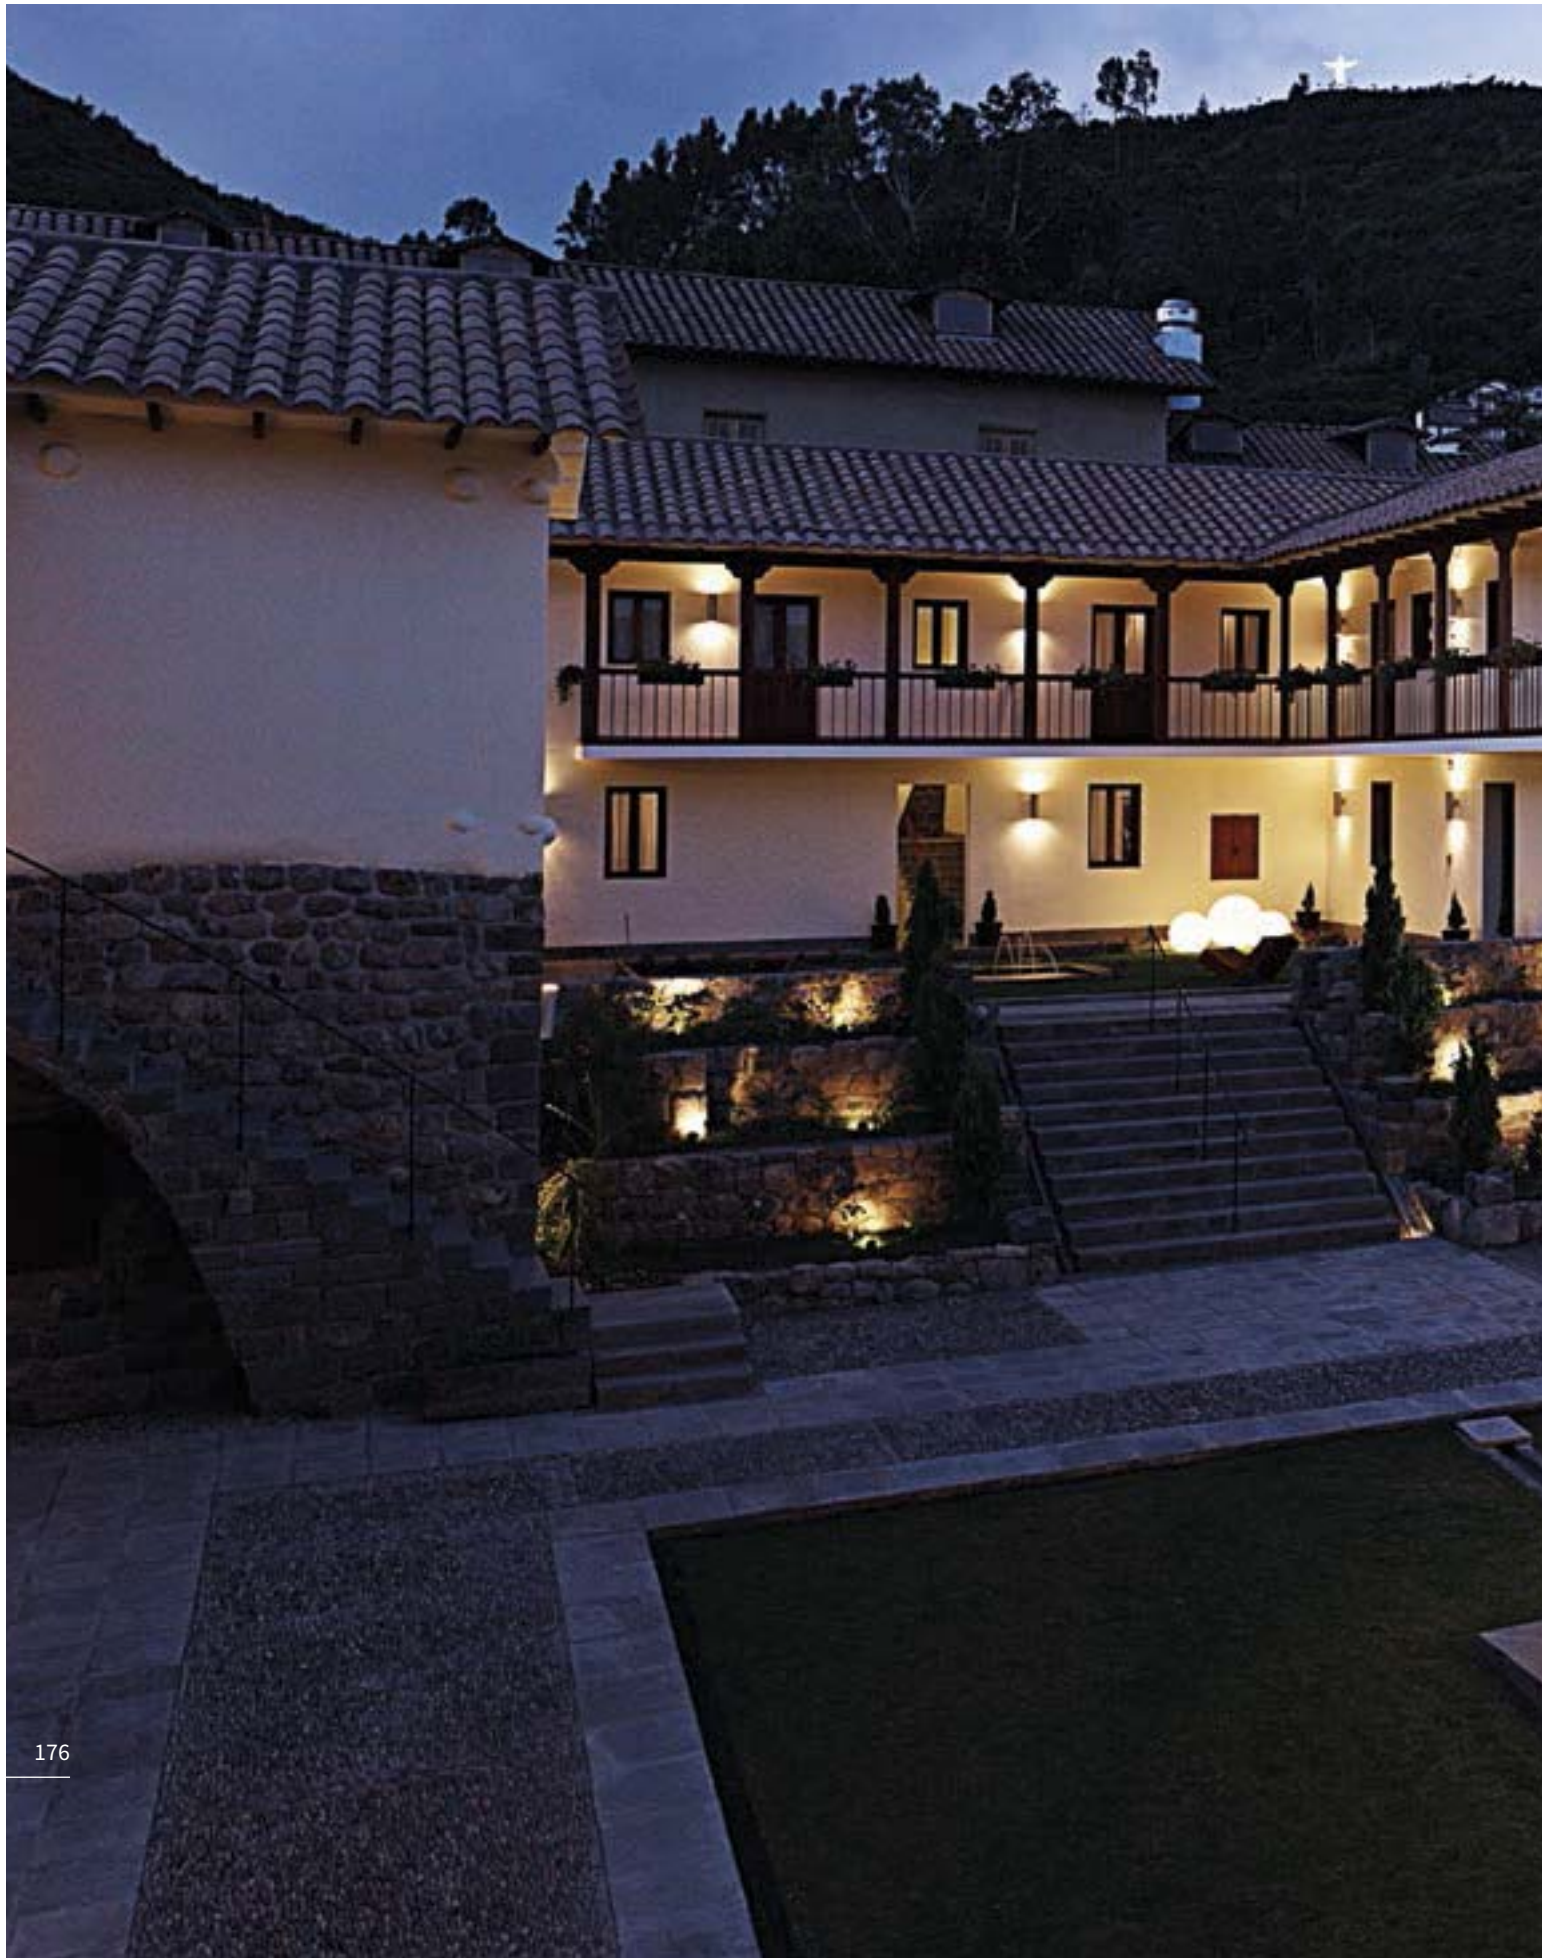

design Slide Studio

CONO

design Slide Studio

CUBO

design Slide Studio

20-25-30-40-50-75

GLOBO

design Slide Studio

30 - 40 - 50 - 60 - 70 - 80 - 120 - 200

GLOBO LED

design Slide Studio

GLOBO HANGING

design Slide Studio

30-40-50-60-70-80-120-200

ACQUAGLOBO

design Slide Studio