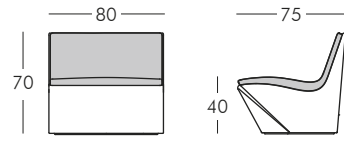

KAMI ICHI

design Marc Sadler