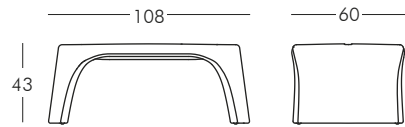

AMÉLIE PANCHETTA

design Italo Pertichini

AMÉLIE SGABELLO

design Italo Pertichini