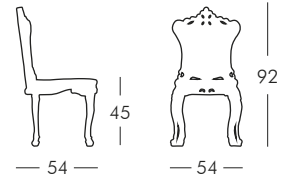

PRINCESS OF LOVE

design Moro, Pigatti