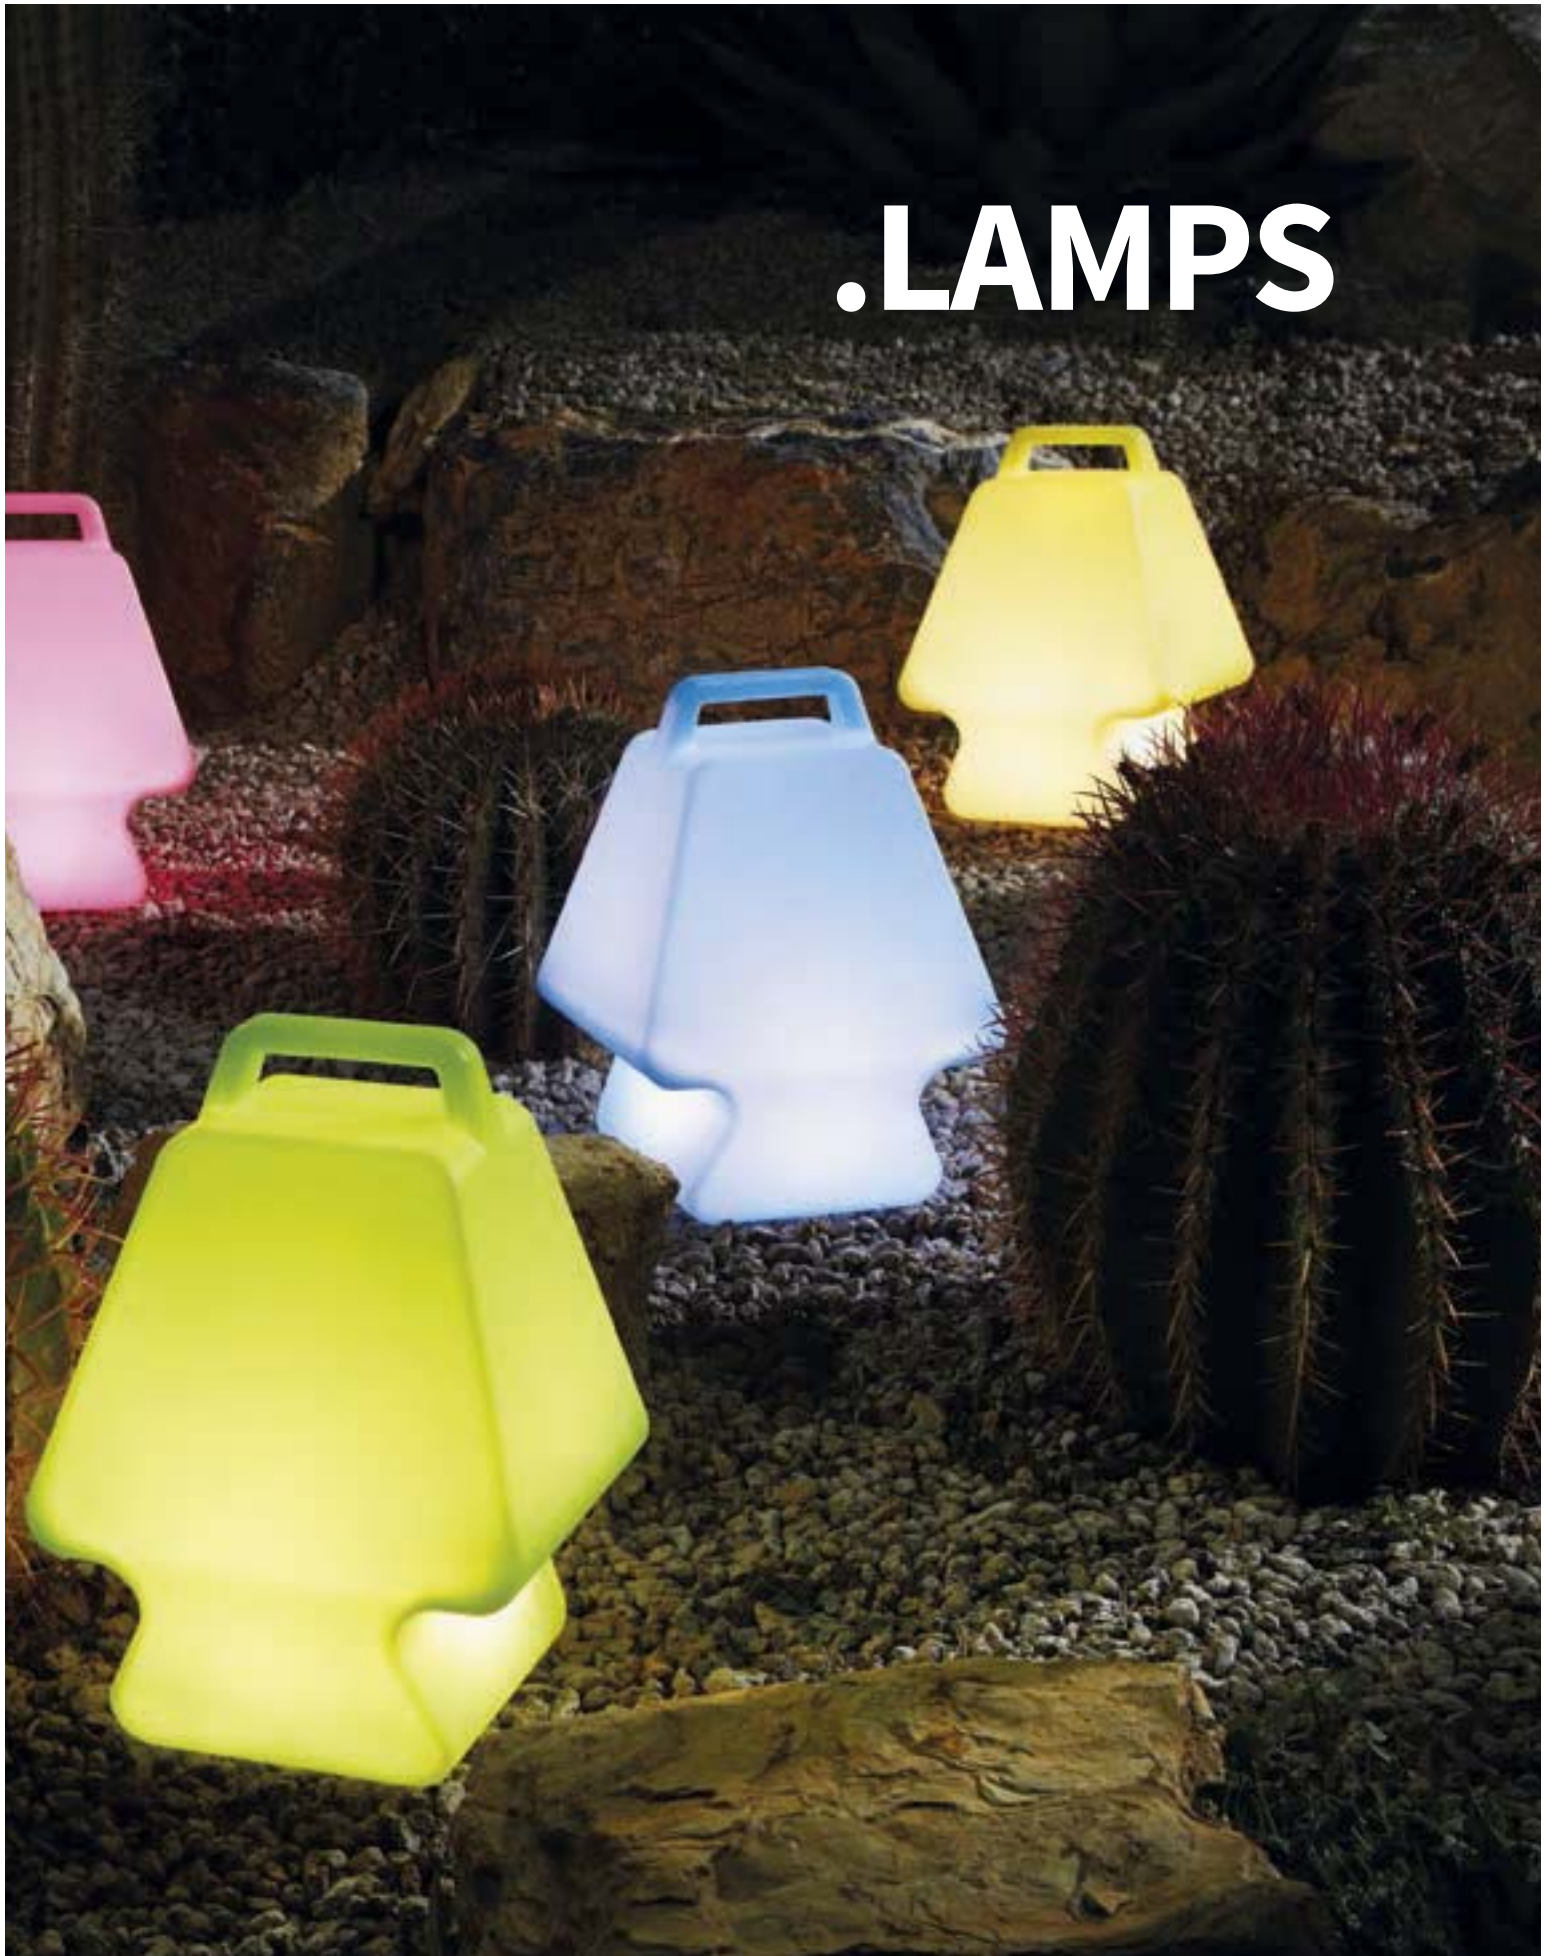

design Slide Studio

CITY

design Slide Studio

.LAMPS

PRÊT-À-PORTER

design Antonio Norero

— 26 —

— 26 —