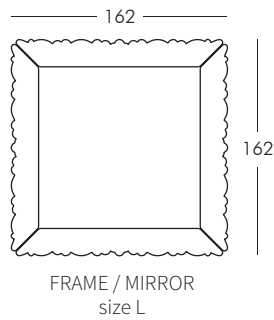

NEW

FRAME OF LOVE MIRROR OF LOVE

design Moro, Pigatti