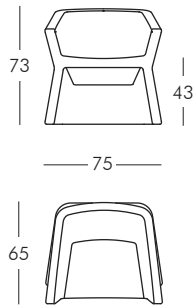

EXOFA

design Jorge Najera